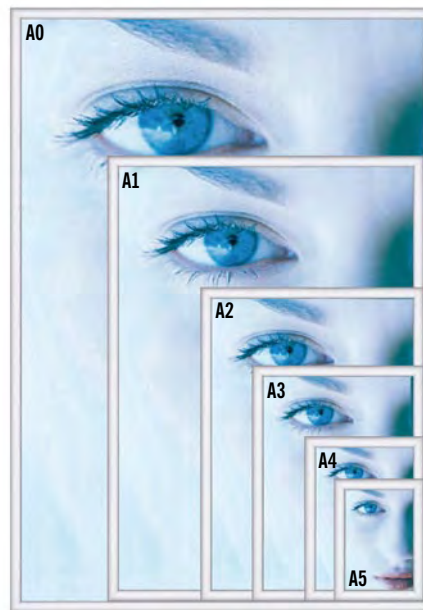

CLIPFRAME™

Offering an affordable solution for all of your graphic and poster display needs. Available in a range of standard print sizes and suitable for both indoor and outdoor use, our comprehensive array of CLIPFRAME™ products feature;

- Mitred corners
- 15, 16, 25 & 32mm profile widths
- Attractive, silver anodised finish
- Weather proof backing boards
- UV stabilised, anti-reflex film to protect your images from fading

* Custom sizes and powder coated colours also available on request (min. order required)