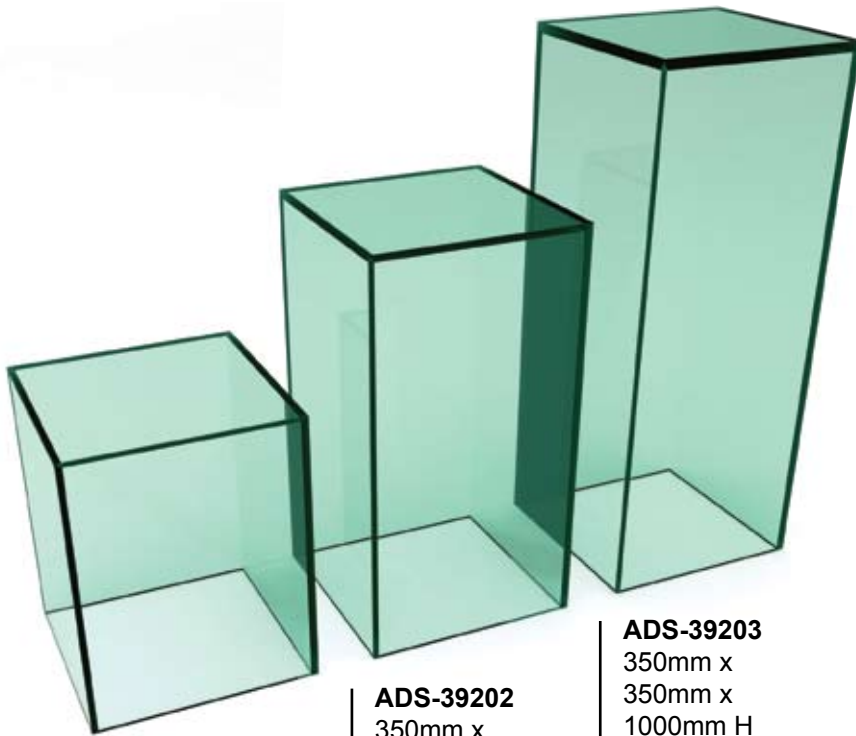

# glass

## Display Cubes

**ADS-39201**  
350mm x  
350mm x  
500mm H

**ADS-39202**  
350mm x  
350mm x  
750mm H

**ADS-39203**  
350mm x  
350mm x  
1000mm H

### It's time to get creative!

Our stylish range of glass display cubes offer a simple, practical and elegant merchandising solution.

Constructed from 12mm clear glass with mitered corners, the glass cubes are open at the base to allow for display not only on, but within.

The glass display cubes can be used in a wide range of applications, from POS merchandising to window dressings - the only limitation is your imagination!

So go on. Get Glass. Get creative!